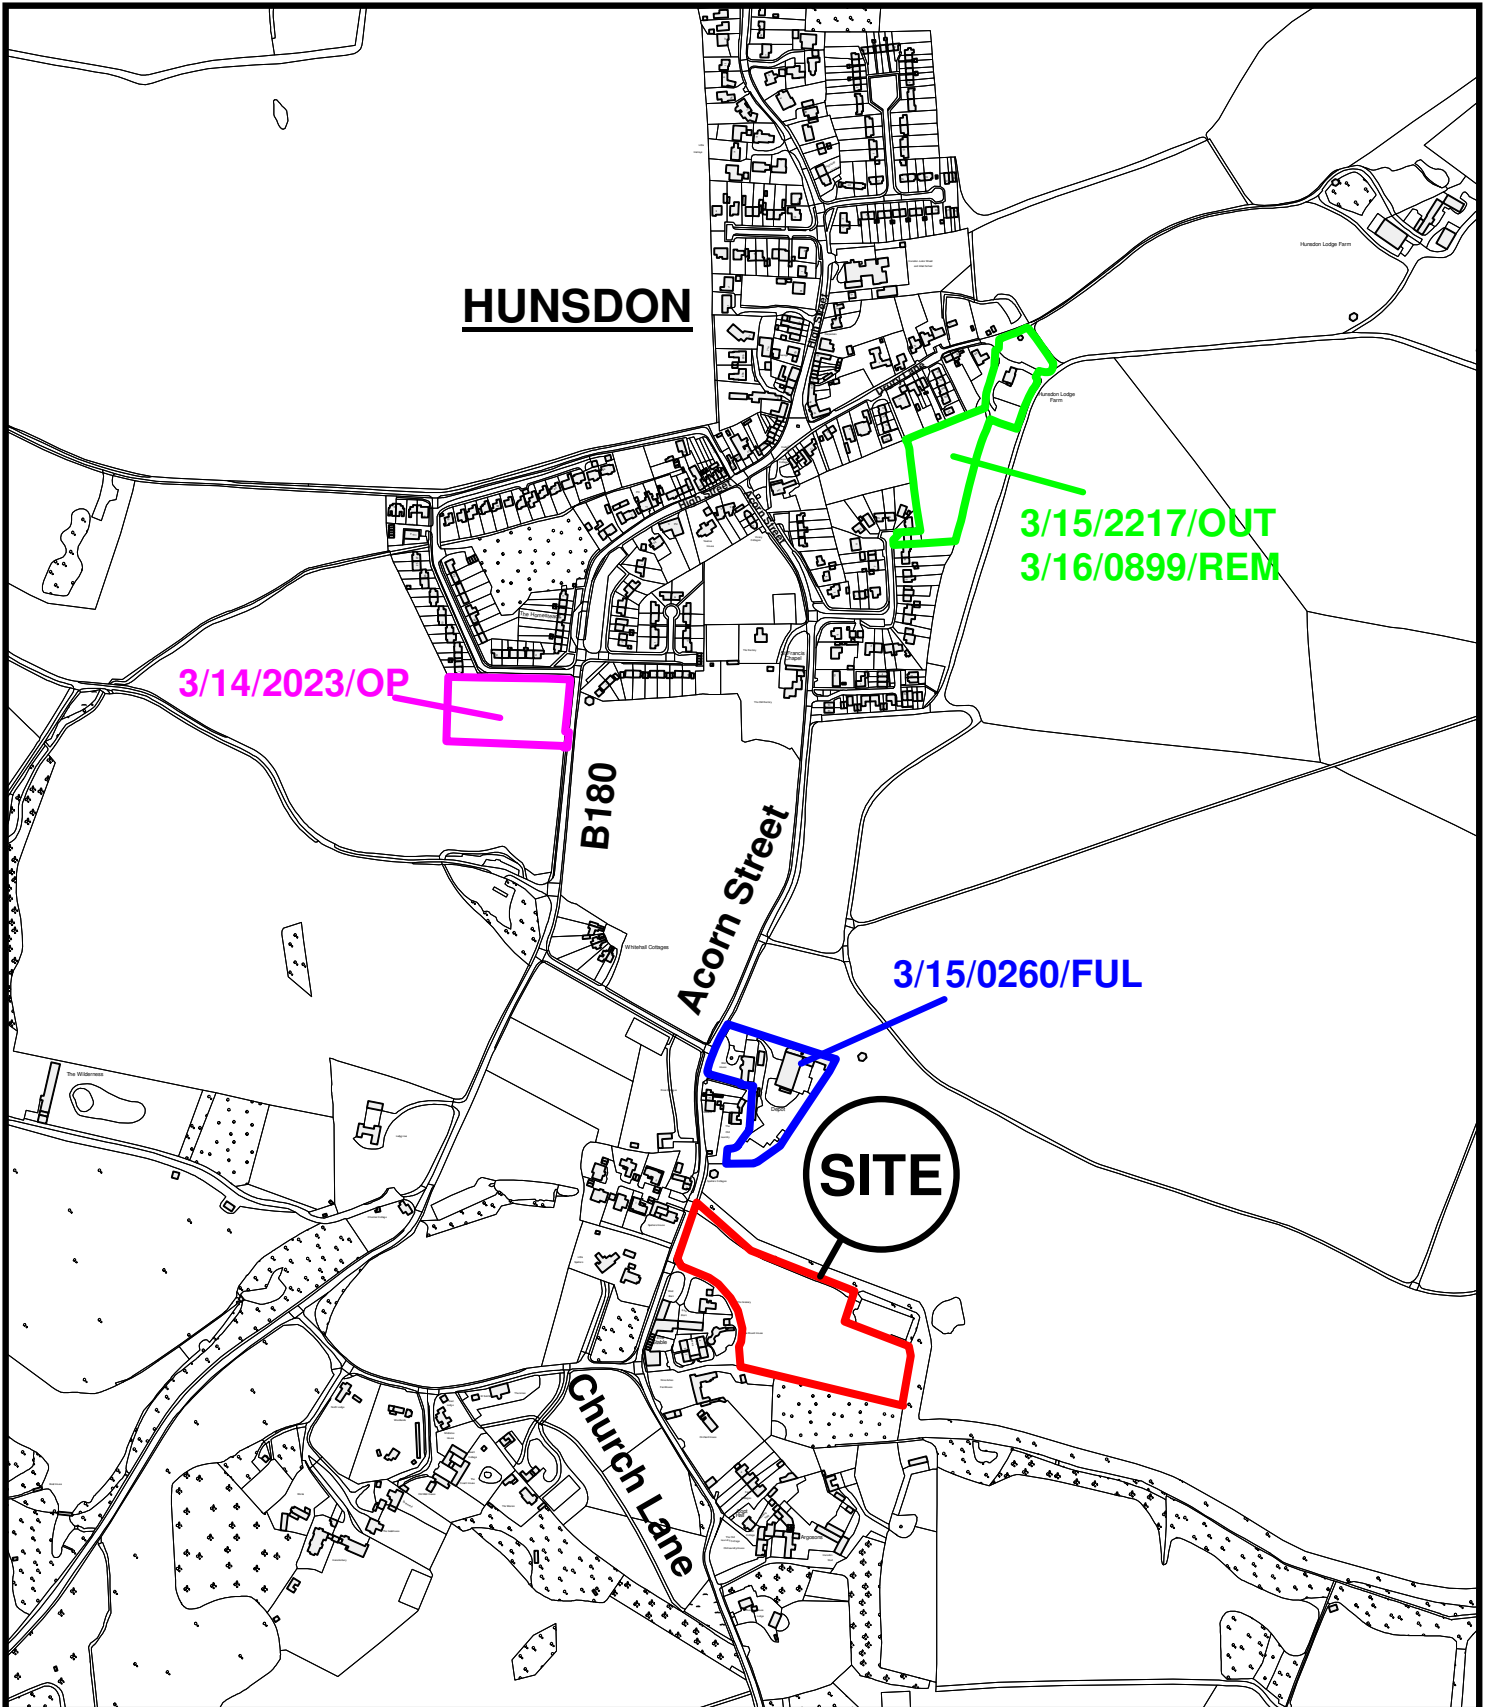

HUNSDON

This copy has been produced specifically for Map Control Scheme purposes only. No further copies may be made
Unauthorised reproduction infringes Crown Copyright and may lead to prosecution or civil proceedings
Reproduced from the Ordnance Survey map data with the permission of the controller of Her Majesty's Stationery Office Crown Copyright
2009 East Herts Council. LA Ref: 100018528

East Herts Council
Wallfields
Pegs Lane
Hertford
SG13 8EQ
Tel: 01279 655261

Address: Nine Ashes, Acorn Street, Hunsdon, Hertfordshire
Reference: 3/16/1742/FUL
Scale: 1:7500
O.S Sheet: TL4113
Date of Print: 15 February 2017